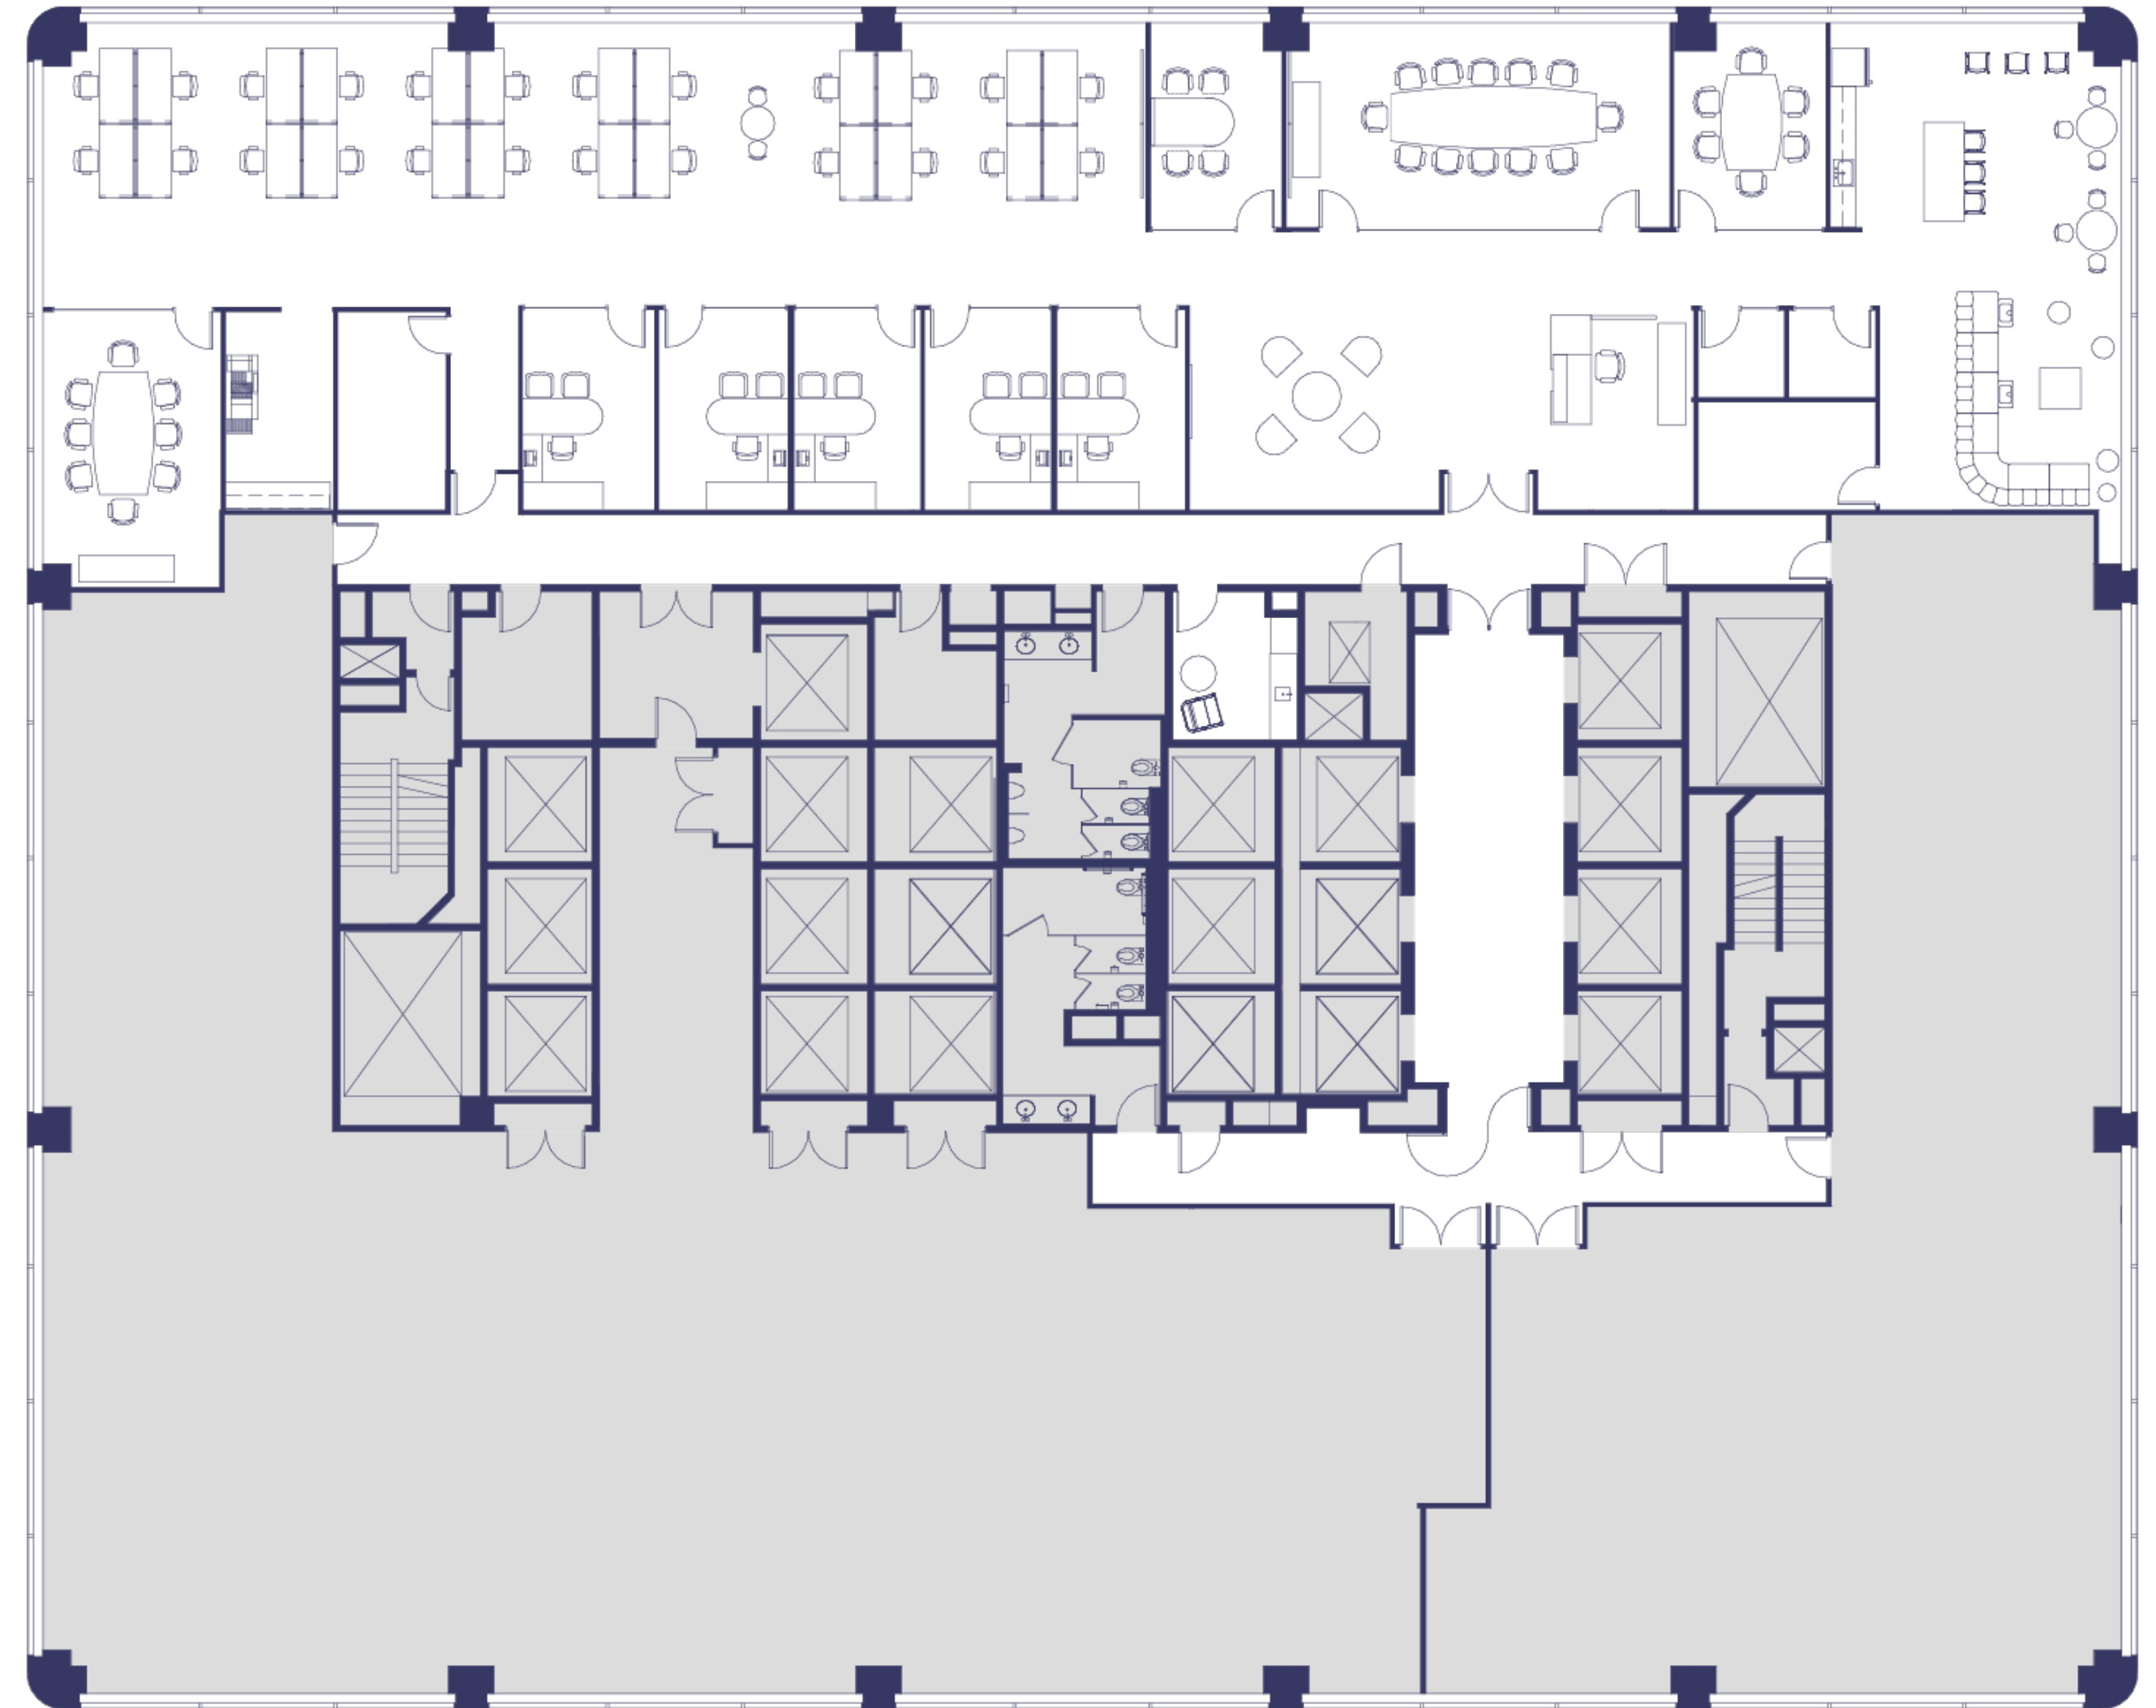

Floor 13

Suite 1300

~7,640 SQFT

Low-Rise | As Built

- 5 Private Offices
- 1 Large Conference Room
- 2 Medium Conference Rooms
- 1 Huddle Room
- 24 Workstations
- 1 Break Room
- 1 Reception Area
- 1 Printer / Copy / Mail Area
- 1 Server Room
- 1 Storage Room
- 1 Wellness Room

Jim Collins

jcollins@shorenstein.com

(415) 352-7239

Lic. #00860991

Tom McDonnell

tmcdonnell@shorenstein.com

(415) 772-7086

Lic. #01011145

45 Fremont St. San Francisco, CA 94105