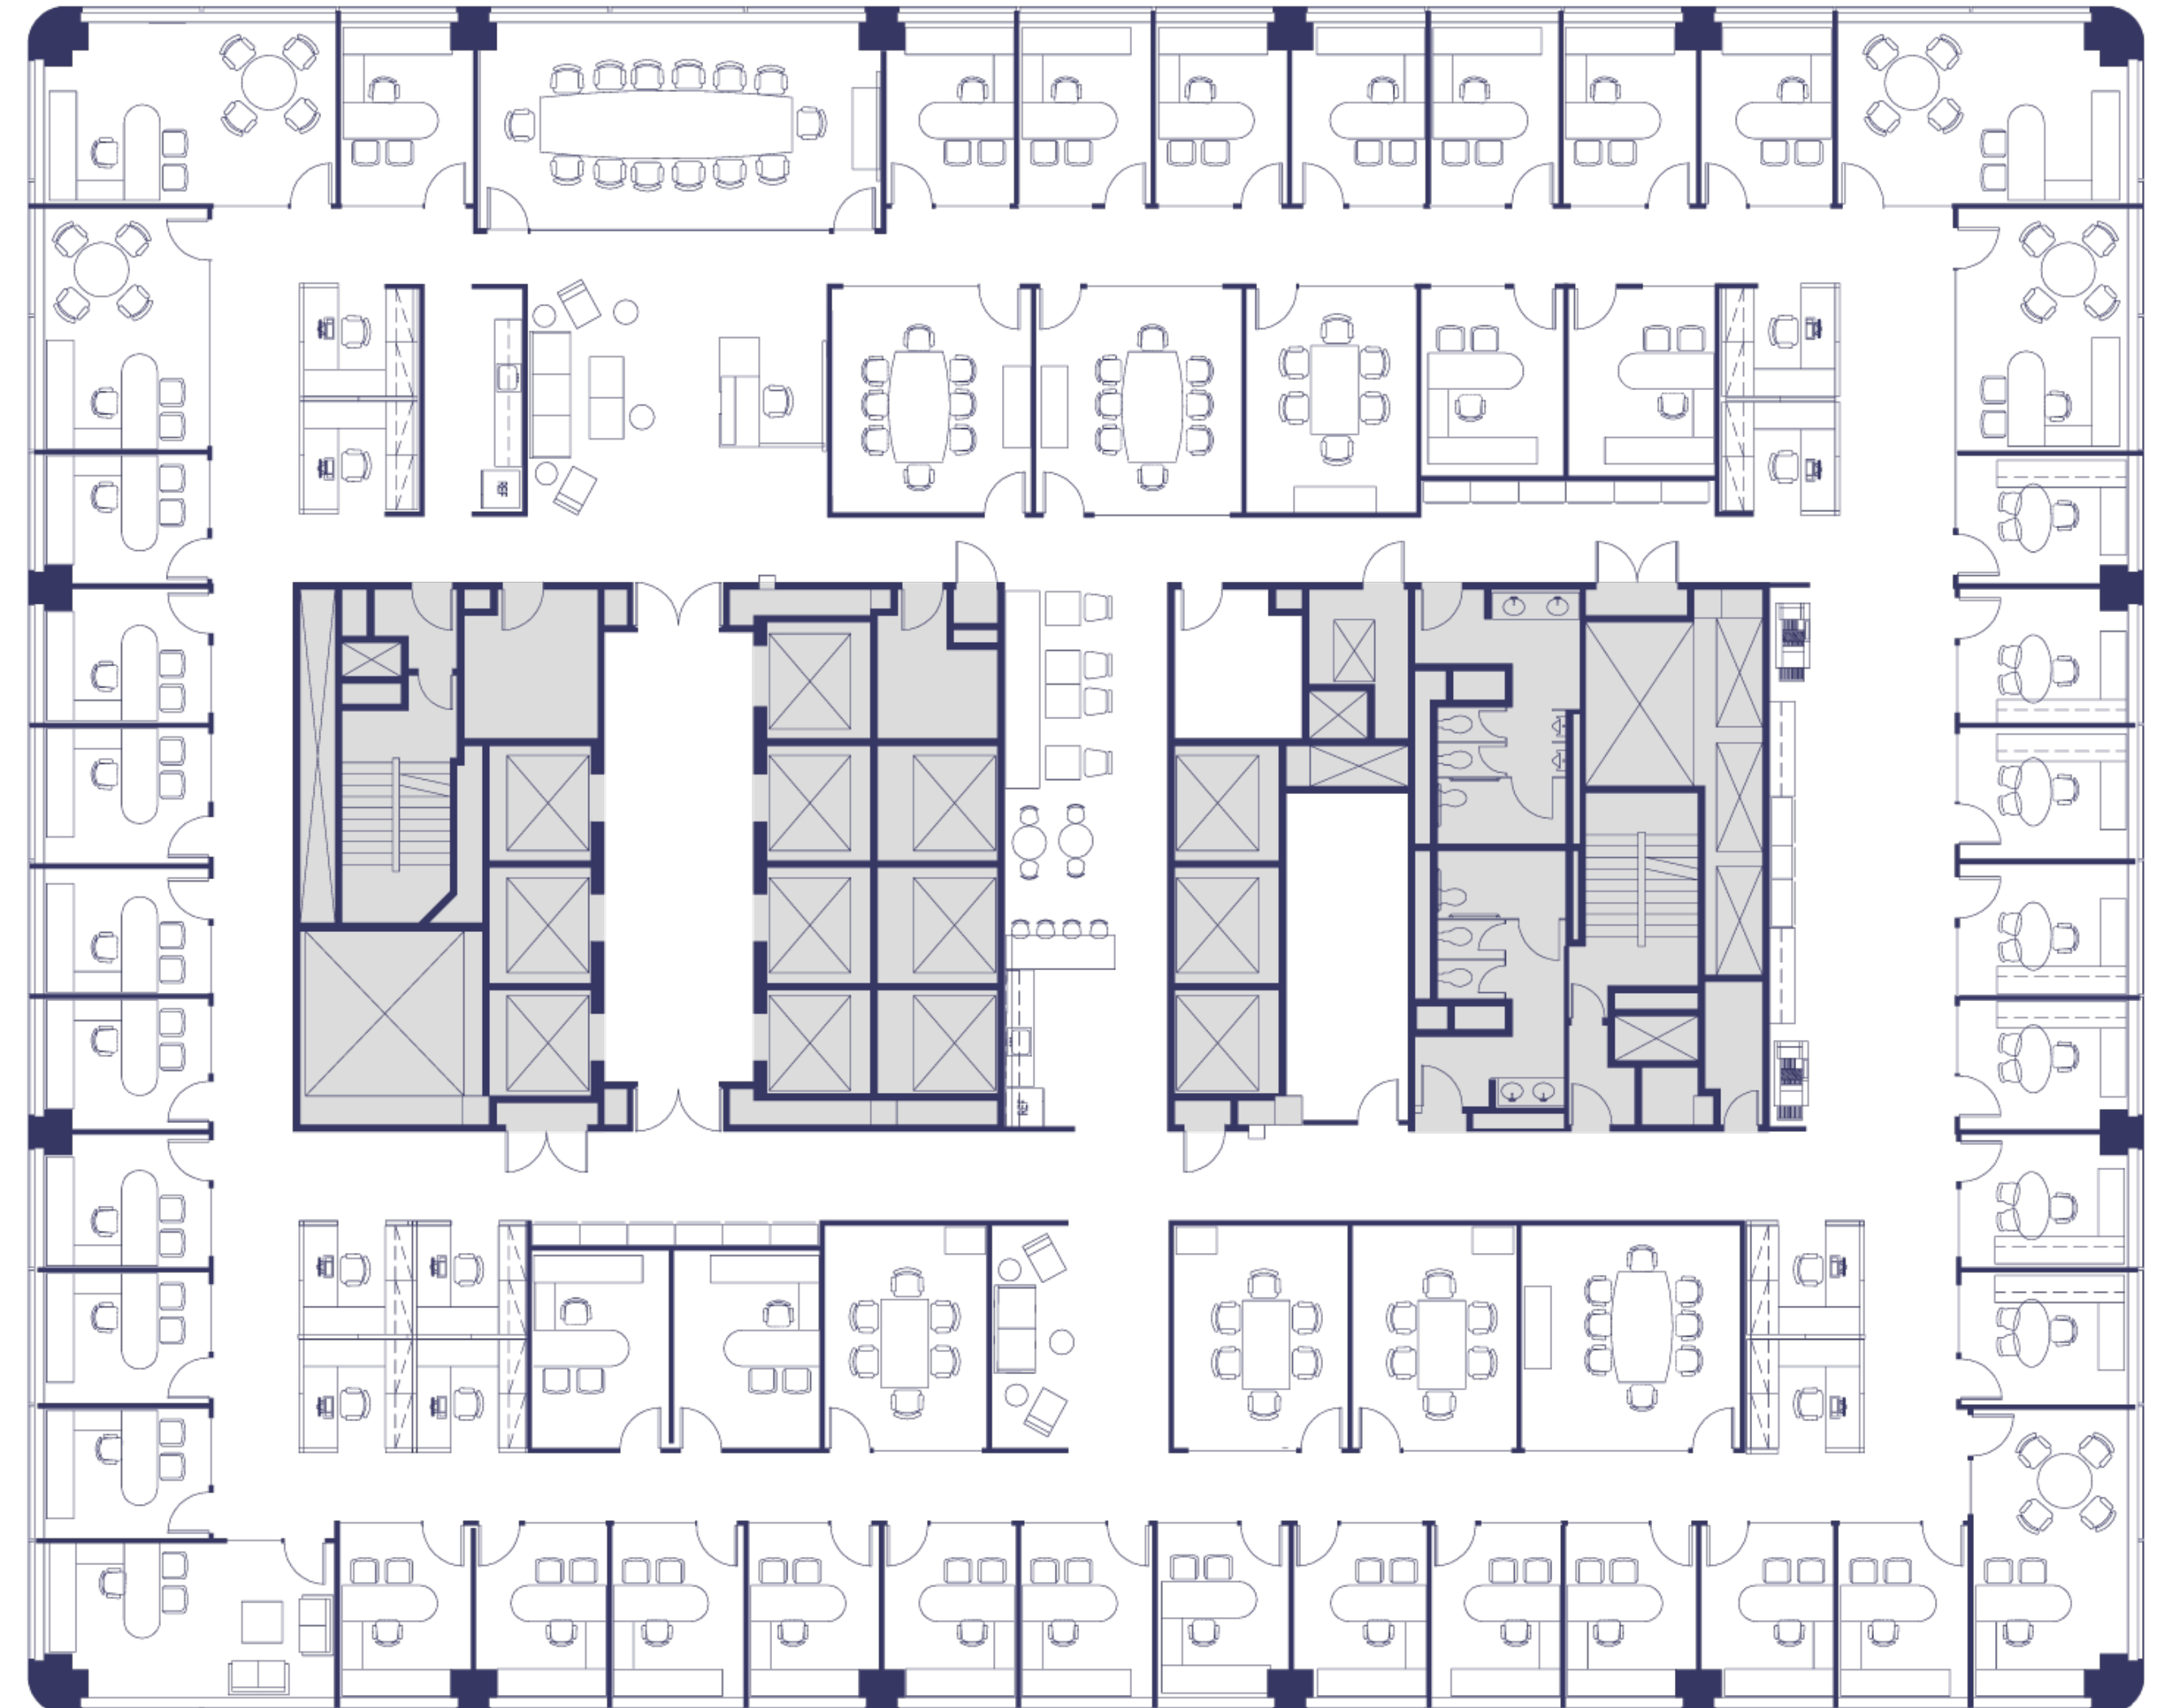

45 Fremont St. San Francisco, CA 94105

Floor 18

Suite 1800

~19,284 SQFT

Mid-Rise | Hypothetical Open Office

- 9 Private Offices
- 1 Large Conference Room
- 3 Medium Conference Rooms
- 3 Small Meeting Rooms
- 5 Open Collaboration Areas
- 80 Workstations
- 1 Break Room
- 1 Reception Area
- 1 Server / Storage Room
- 1 Wellness Room
- 1 Copy / Supply Room
- 1 Interview Room
- 4 Phone Rooms