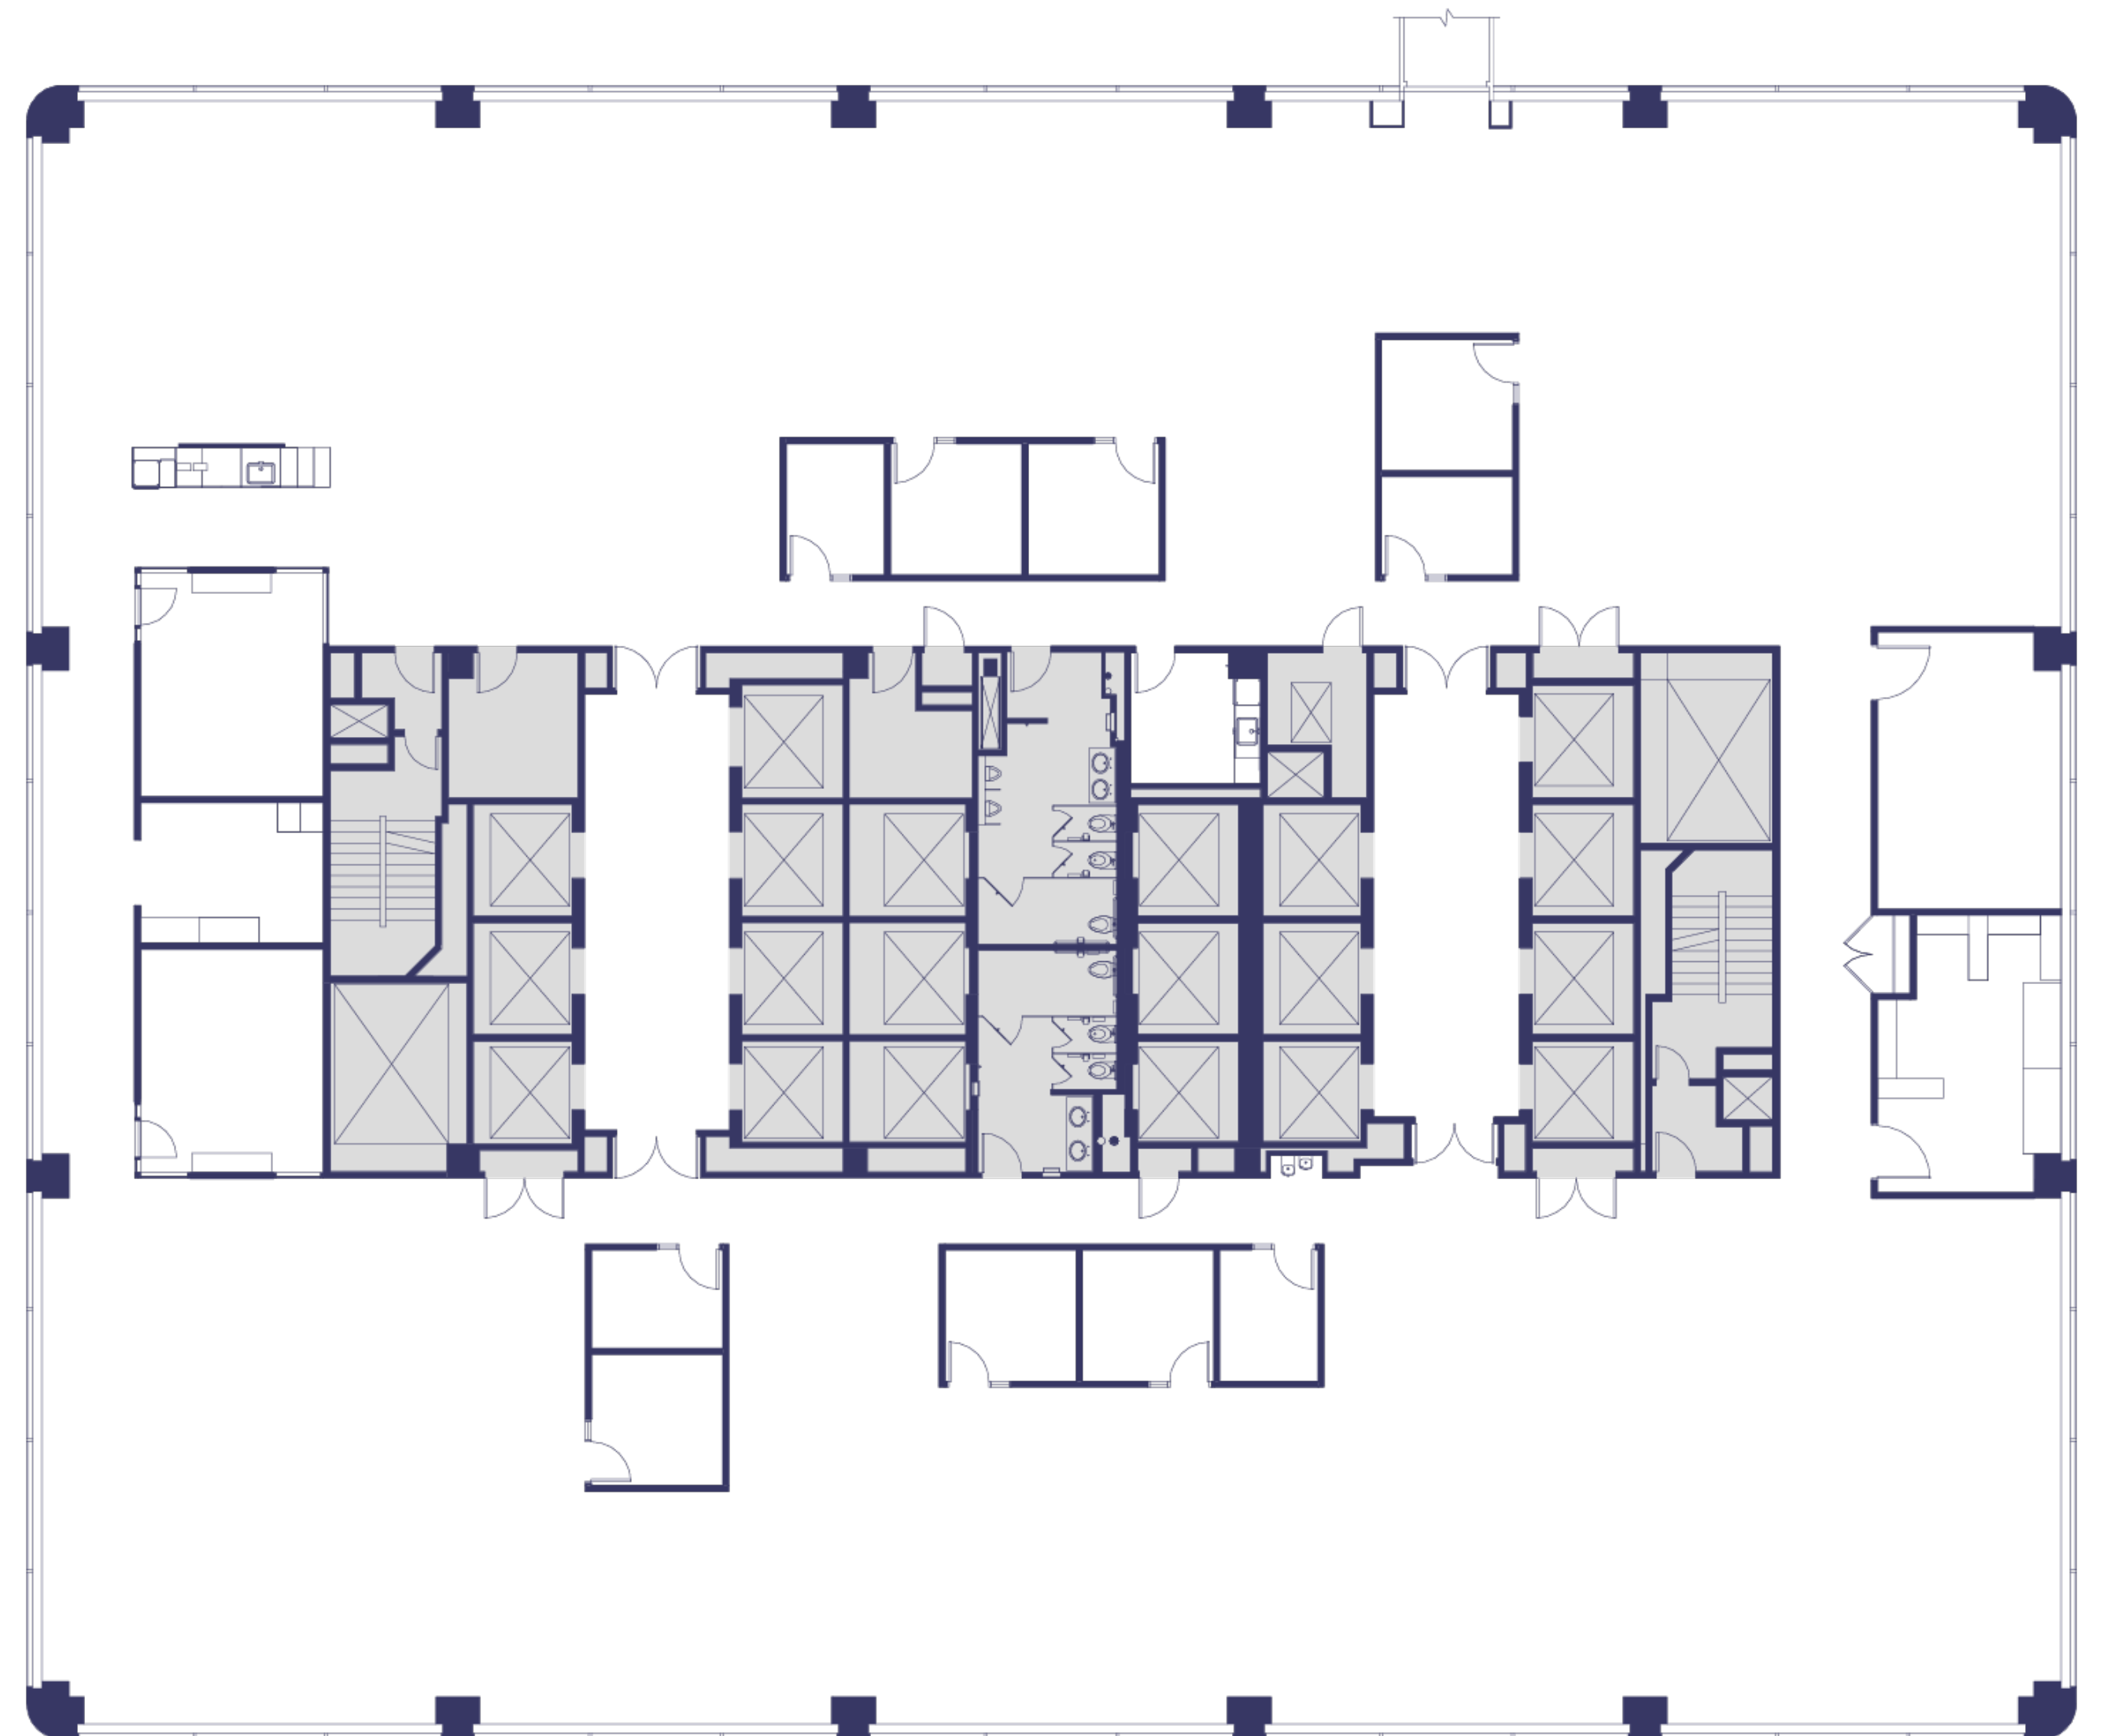

Floor 14

Suite 1400

~18,964 SQFT

Mid-Rise | As Built

Tom McDonnell

tmcdonnell@shorenstein.com

(415) 772-7086

Lic. #01011145

Jim Collins

jcollins@shorenstein.com

(415) 352-7239

Lic. #00860991

45 Fremont St. San Francisco, CA 94105