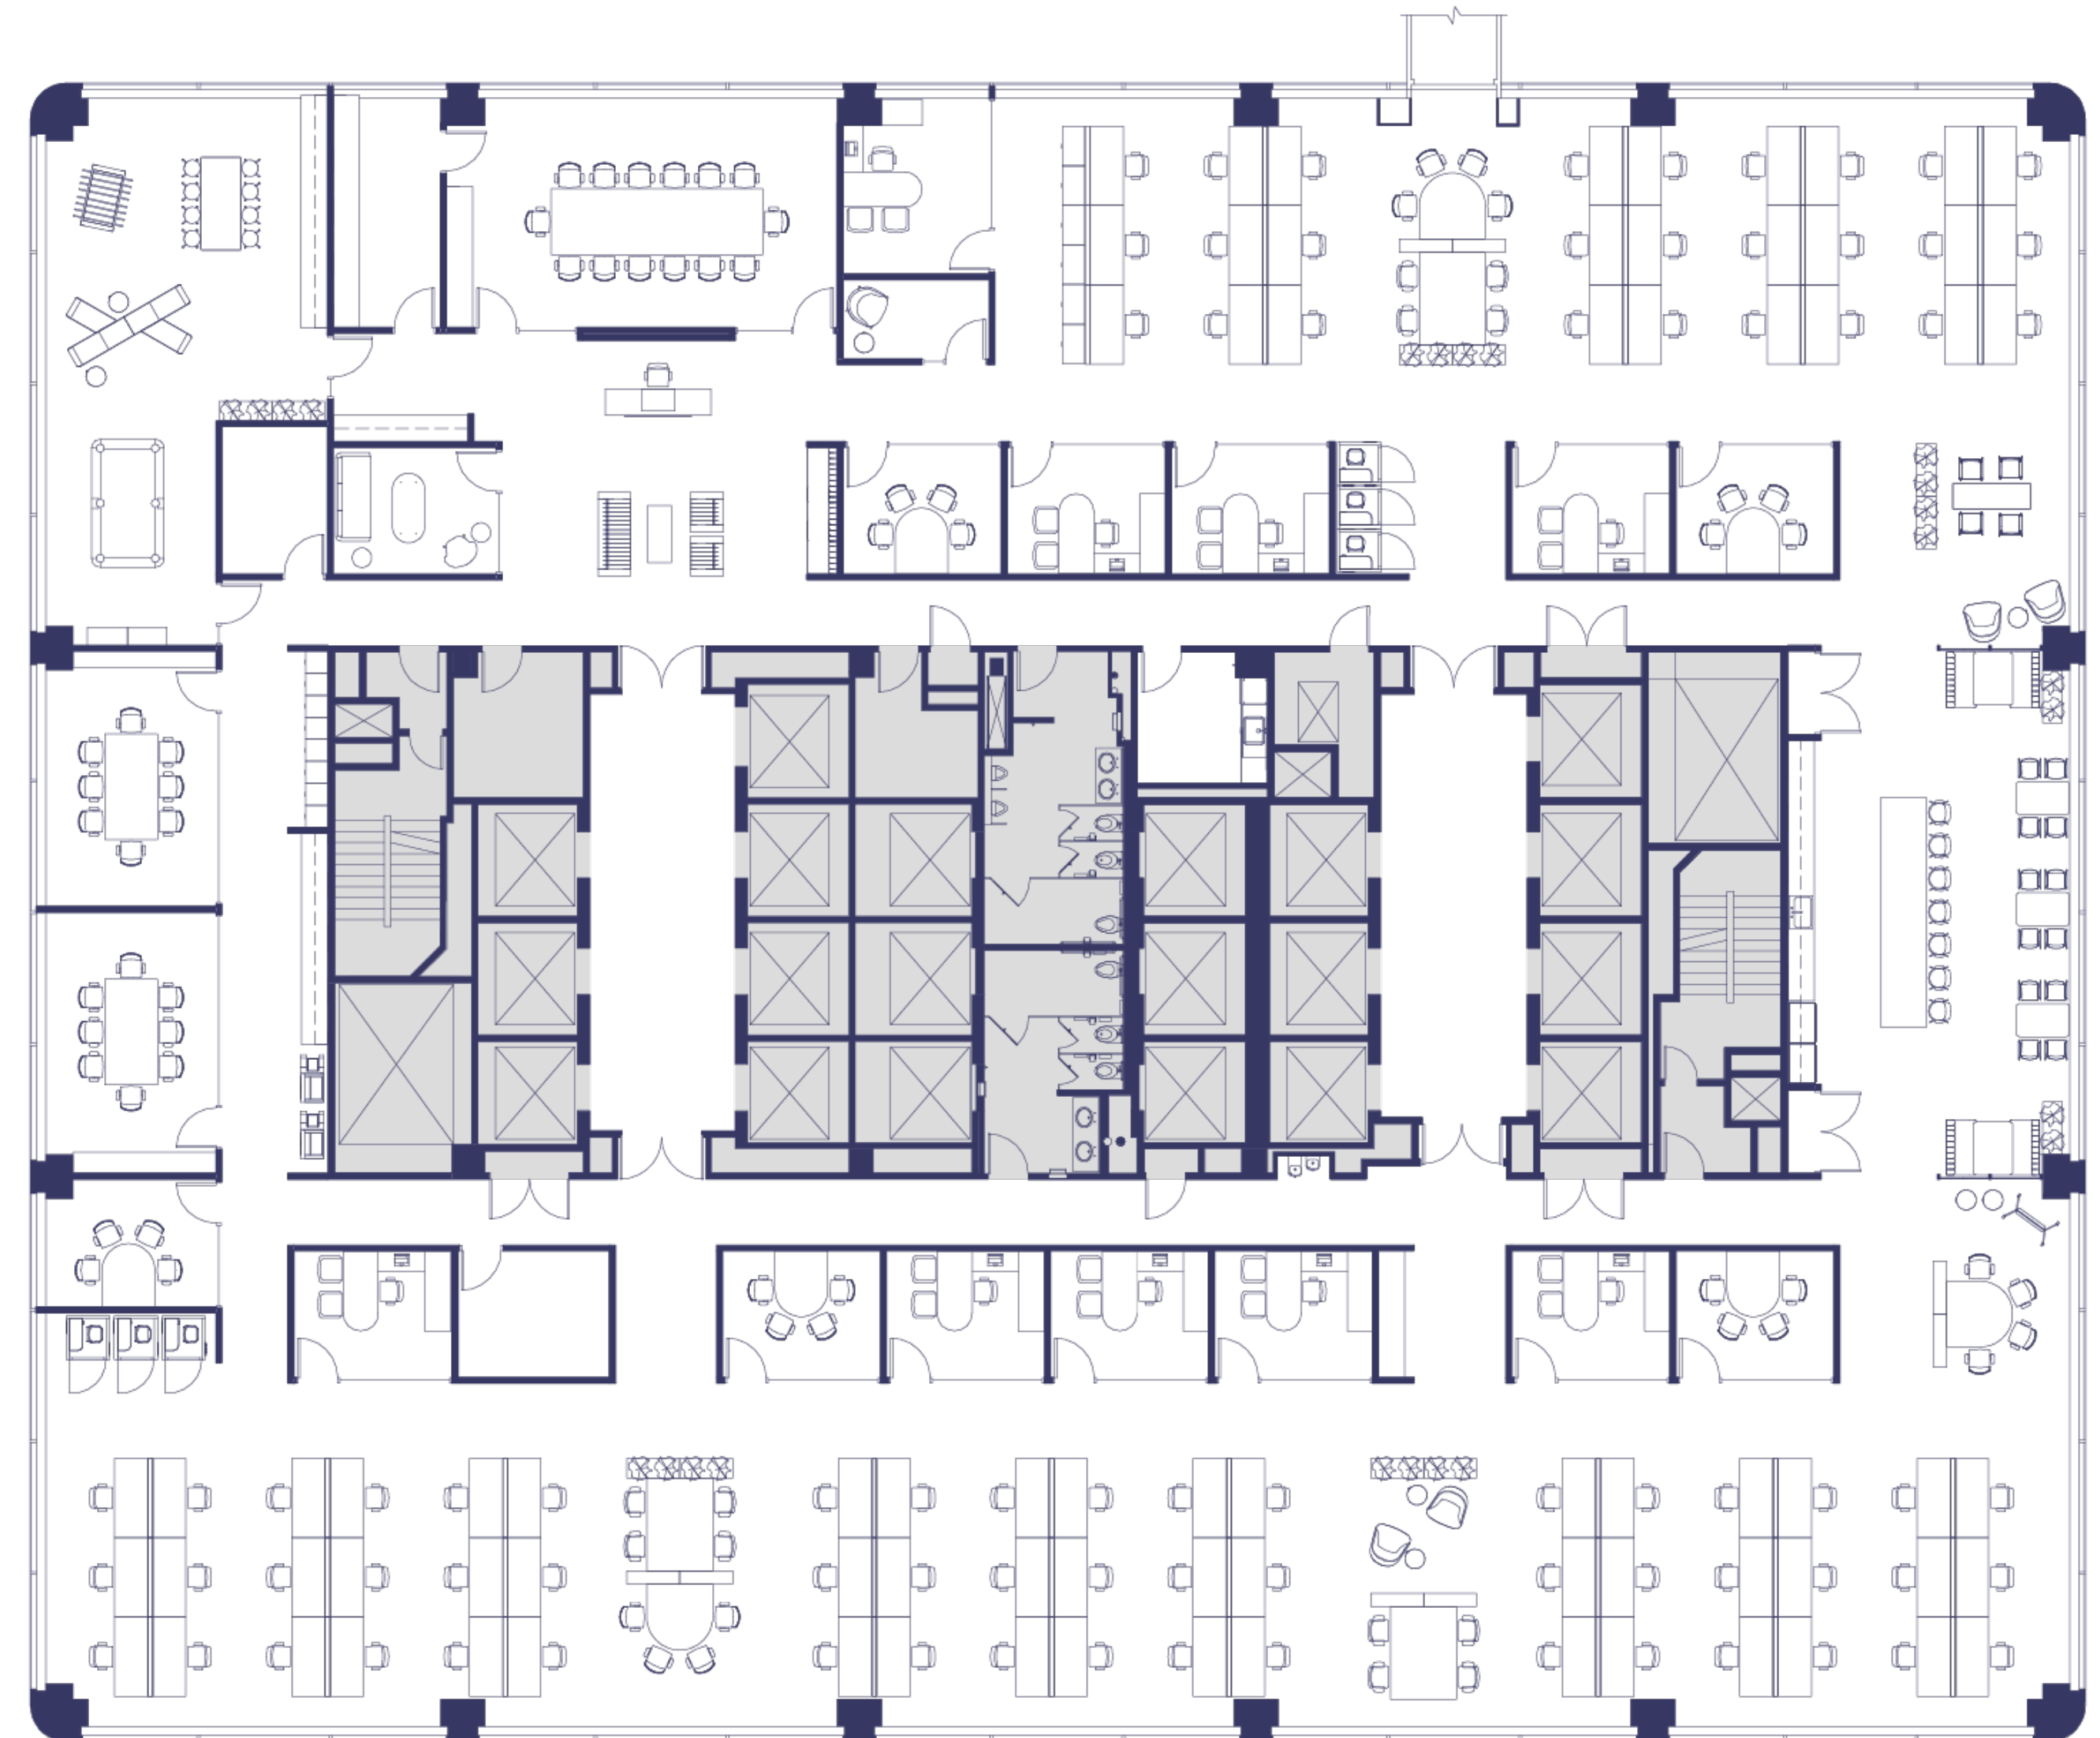

Floor 14

Suite 1400

~18,964 SQFT

Mid-Rise | Hypothetical Open Office

- 9 Private Offices
- 1 Large Conference Room
- 2 Medium Conference Rooms
- 5 Small Conference Rooms
- 5 Open Collaboration Areas
- 1 Interview Room
- 1 Reception Area
- 1 Phone Room + 6 Phone Booths
- 1 Break Room
- 1 Lounge
- 1 Coffee Station
- 1 Copy / Supply Station
- 1 Locker Area
- 1 Server Room
- 1 Storage Room
- 1 Mother's Room

Tom McDonnell

tmcdonnell@shorenstein.com

(415) 772-7086

Lic. #01011145

Jim Collins

jcollins@shorenstein.com

(415) 352-7239

Lic. #00860991

45 Fremont St. San Francisco, CA 94105