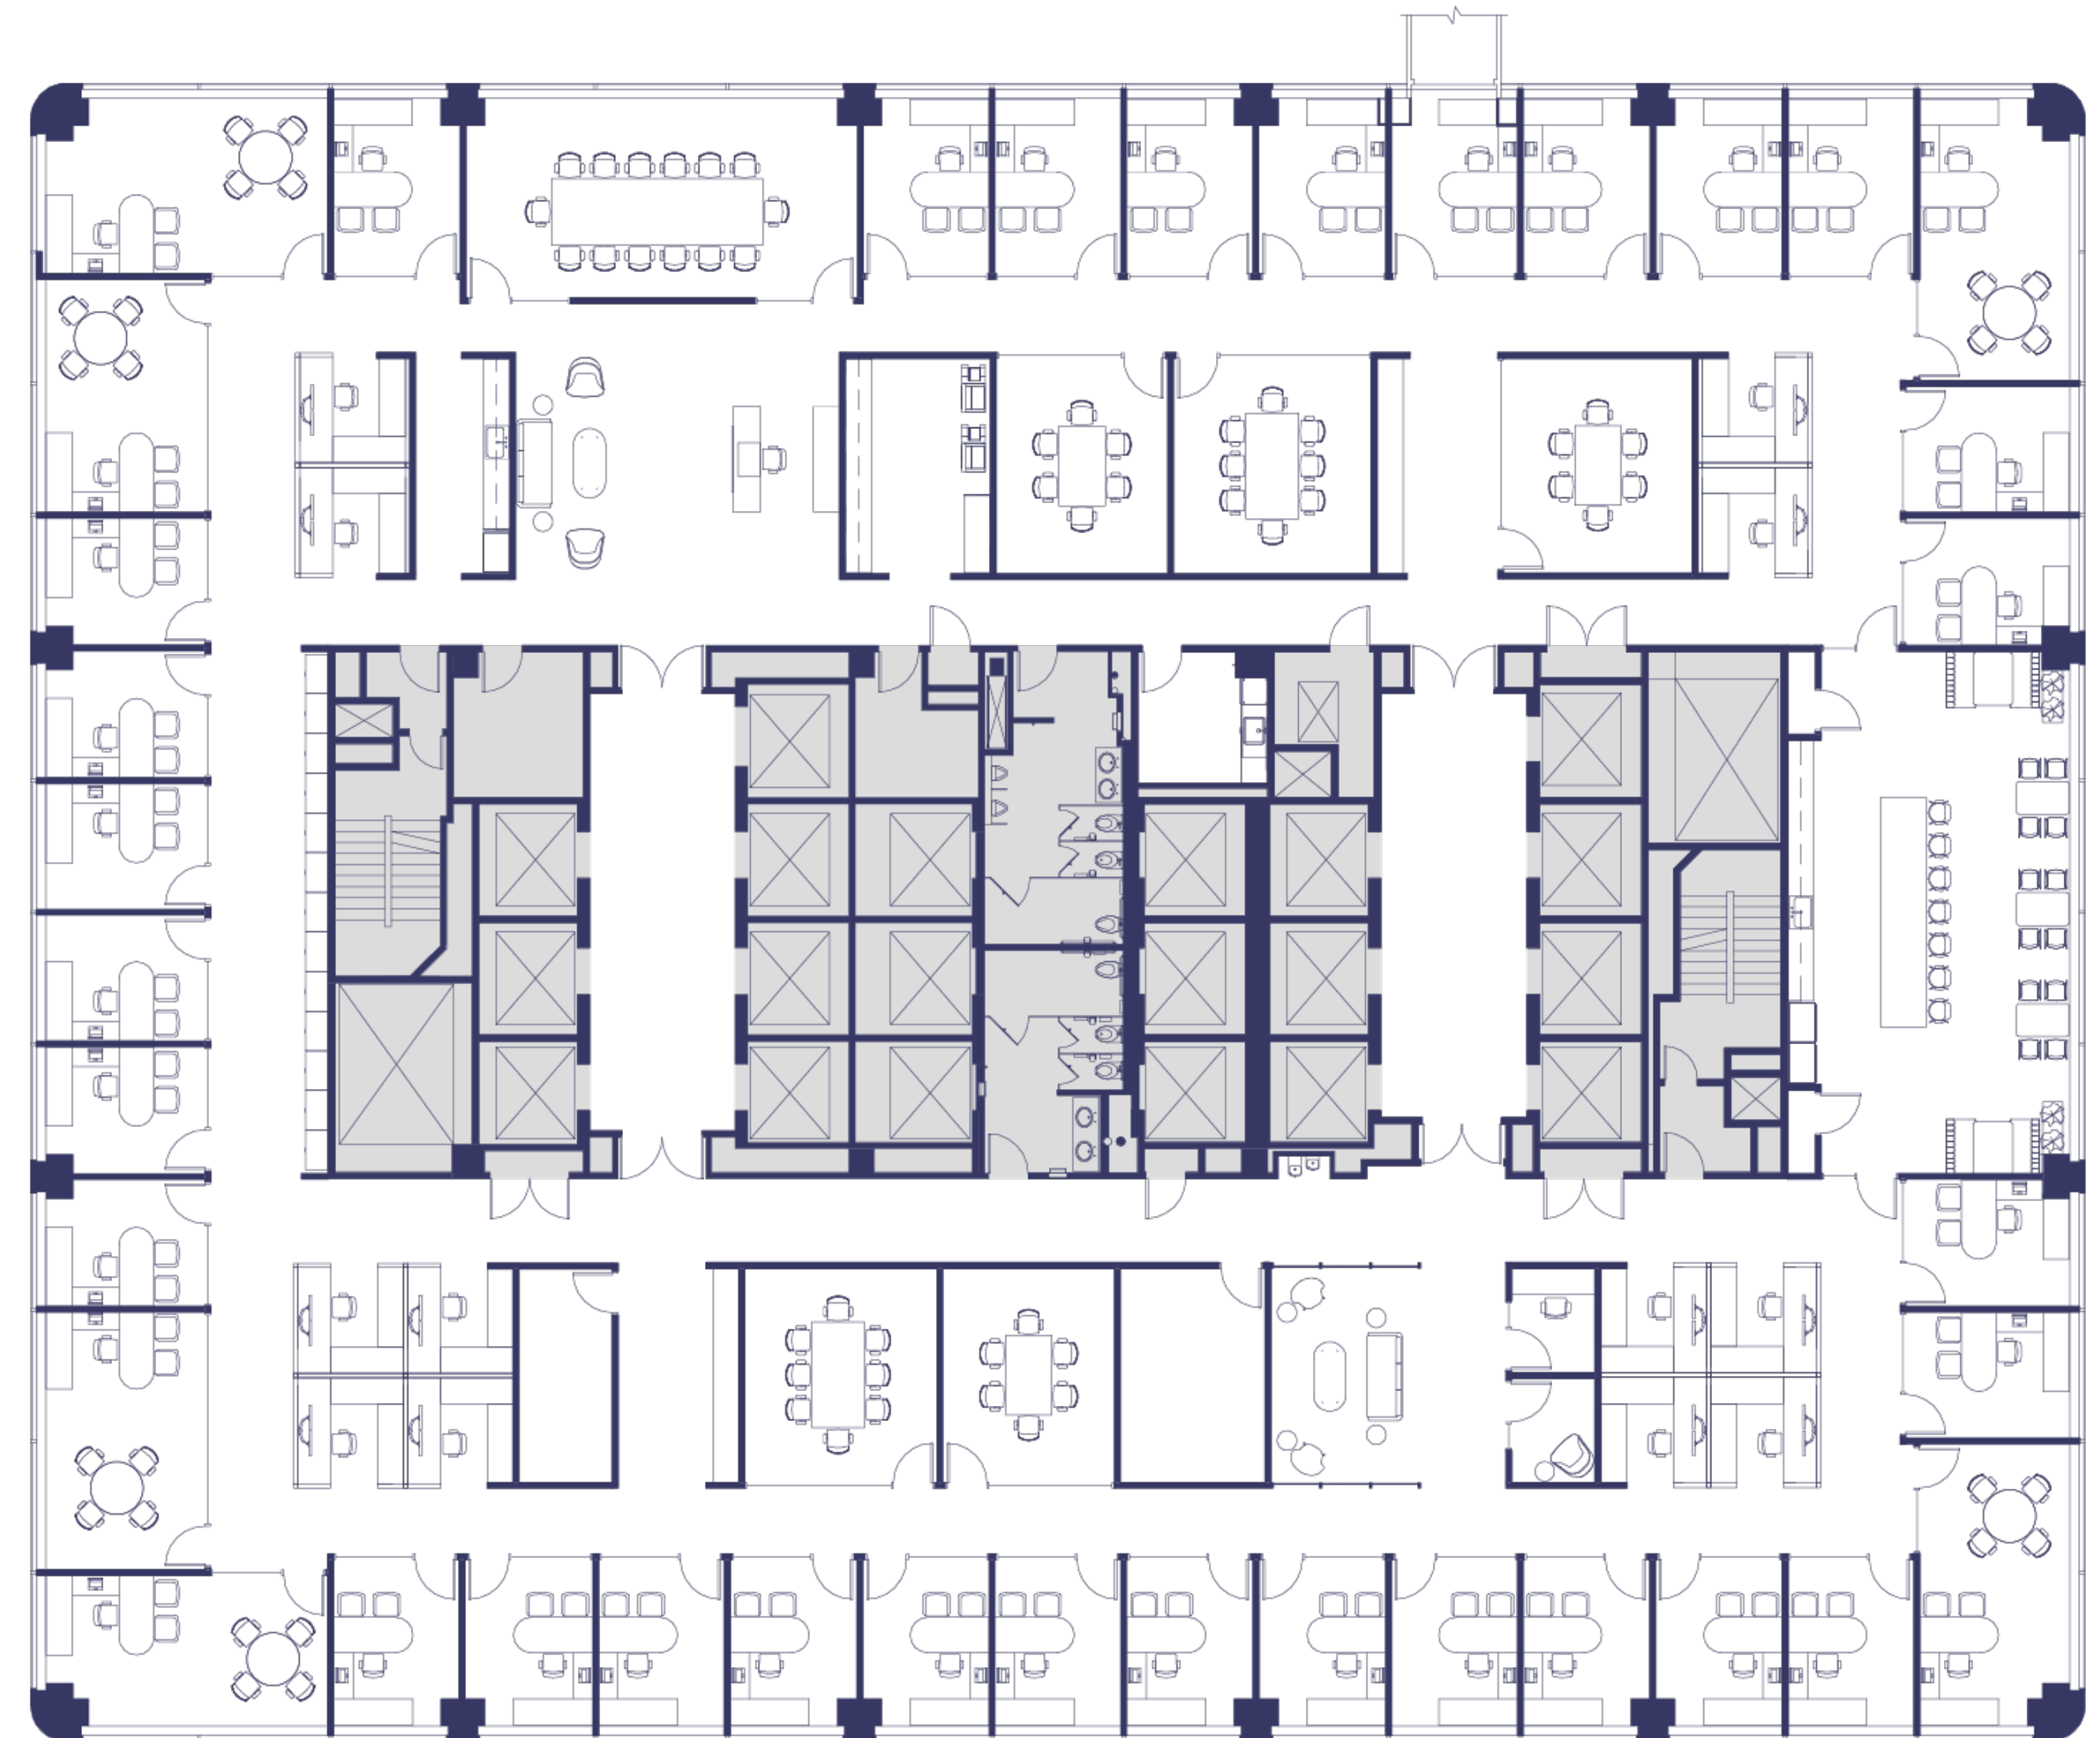

45 Fremont St. San Francisco, CA 94105

Floor 14

Suite 1400

~18,964 SQFT

Mid-Rise | Hypothetical Open Office

- 9 Private Offices
- 1 Large Conference Room
- 2 Medium Conference Rooms
- 5 Small Conference Rooms
- 5 Open Collaboration Areas
- 1 Interview Room
- 1 Reception Area
- 1 Phone Room + 6 Phone Booths
- 1 Break Room
- 1 Lounge
- 1 Coffee Station
- 1 Copy / Supply Station
- 1 Locker Area
- 1 Server Room
- 1 Storage Room
- 1 Mother's Room