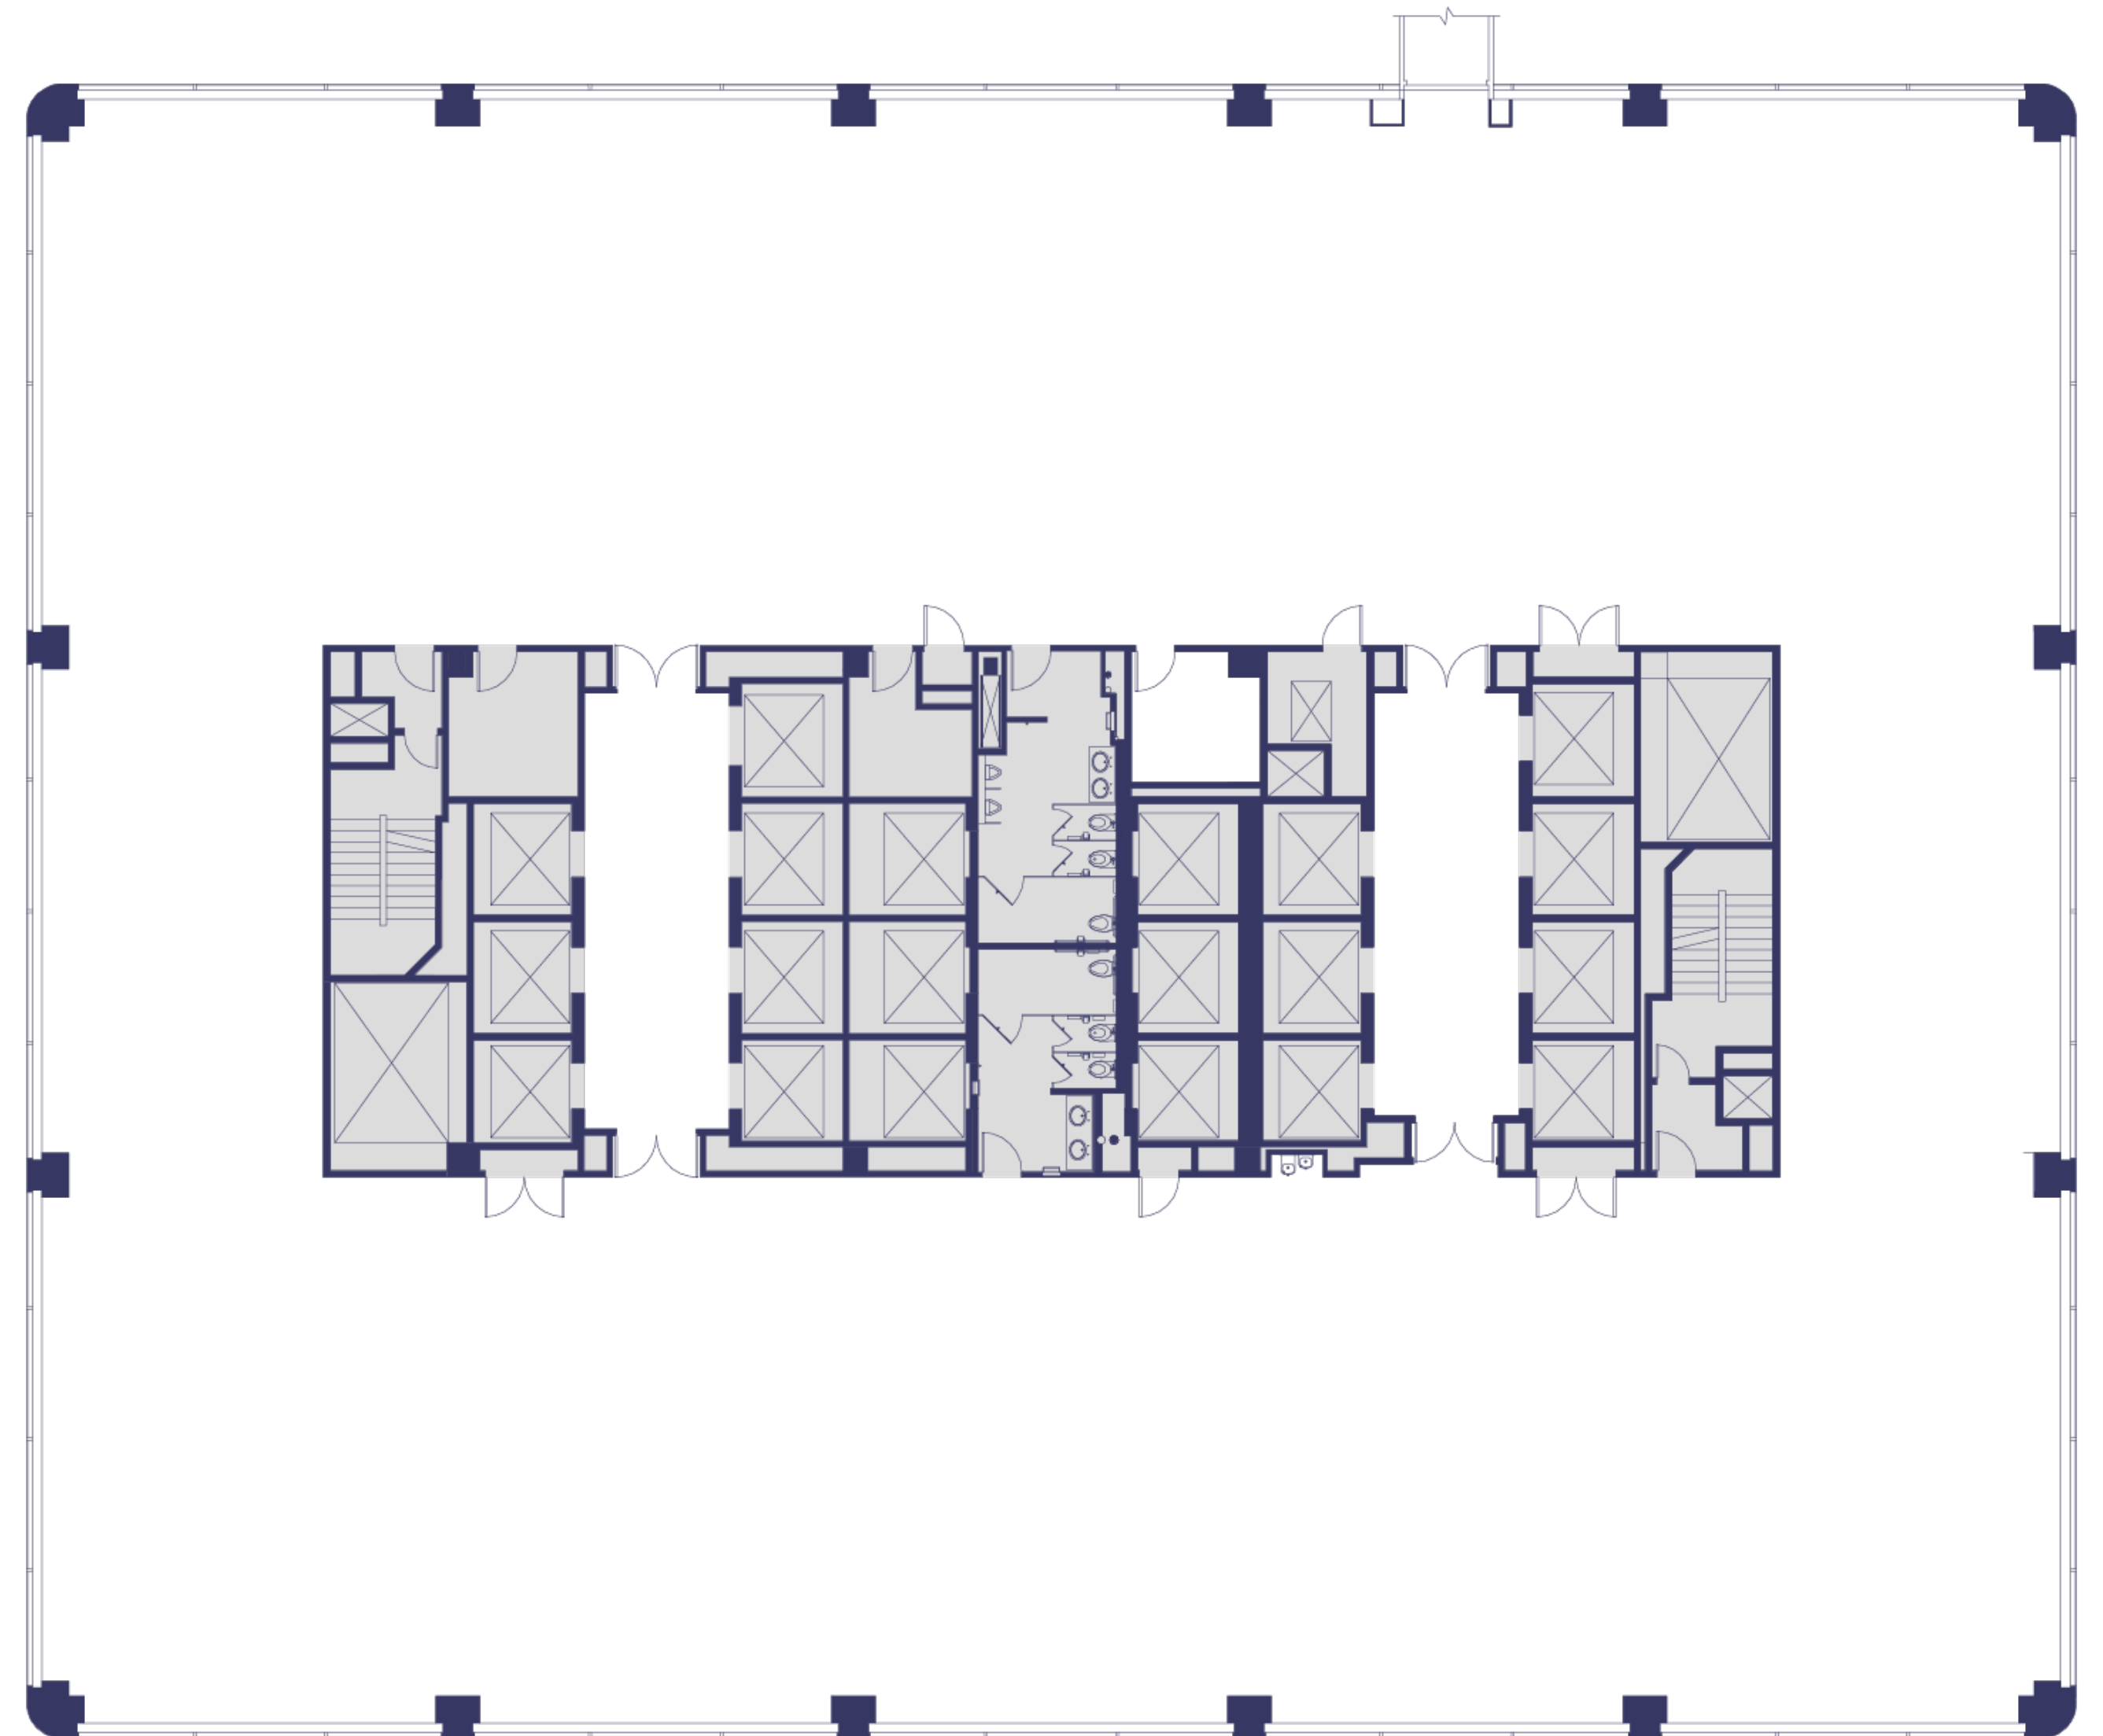

Floor 14

Suite 1400

~18,964 SQFT

Mid-Rise | Base Plan

Tom McDonnell

tmcdonnell@shorenstein.com

(415) 772-7086

Lic. #01011145

Jim Collins

jcollins@shorenstein.com

(415) 352-7239

Lic. #00860991

45 Fremont St. San Francisco, CA 94105