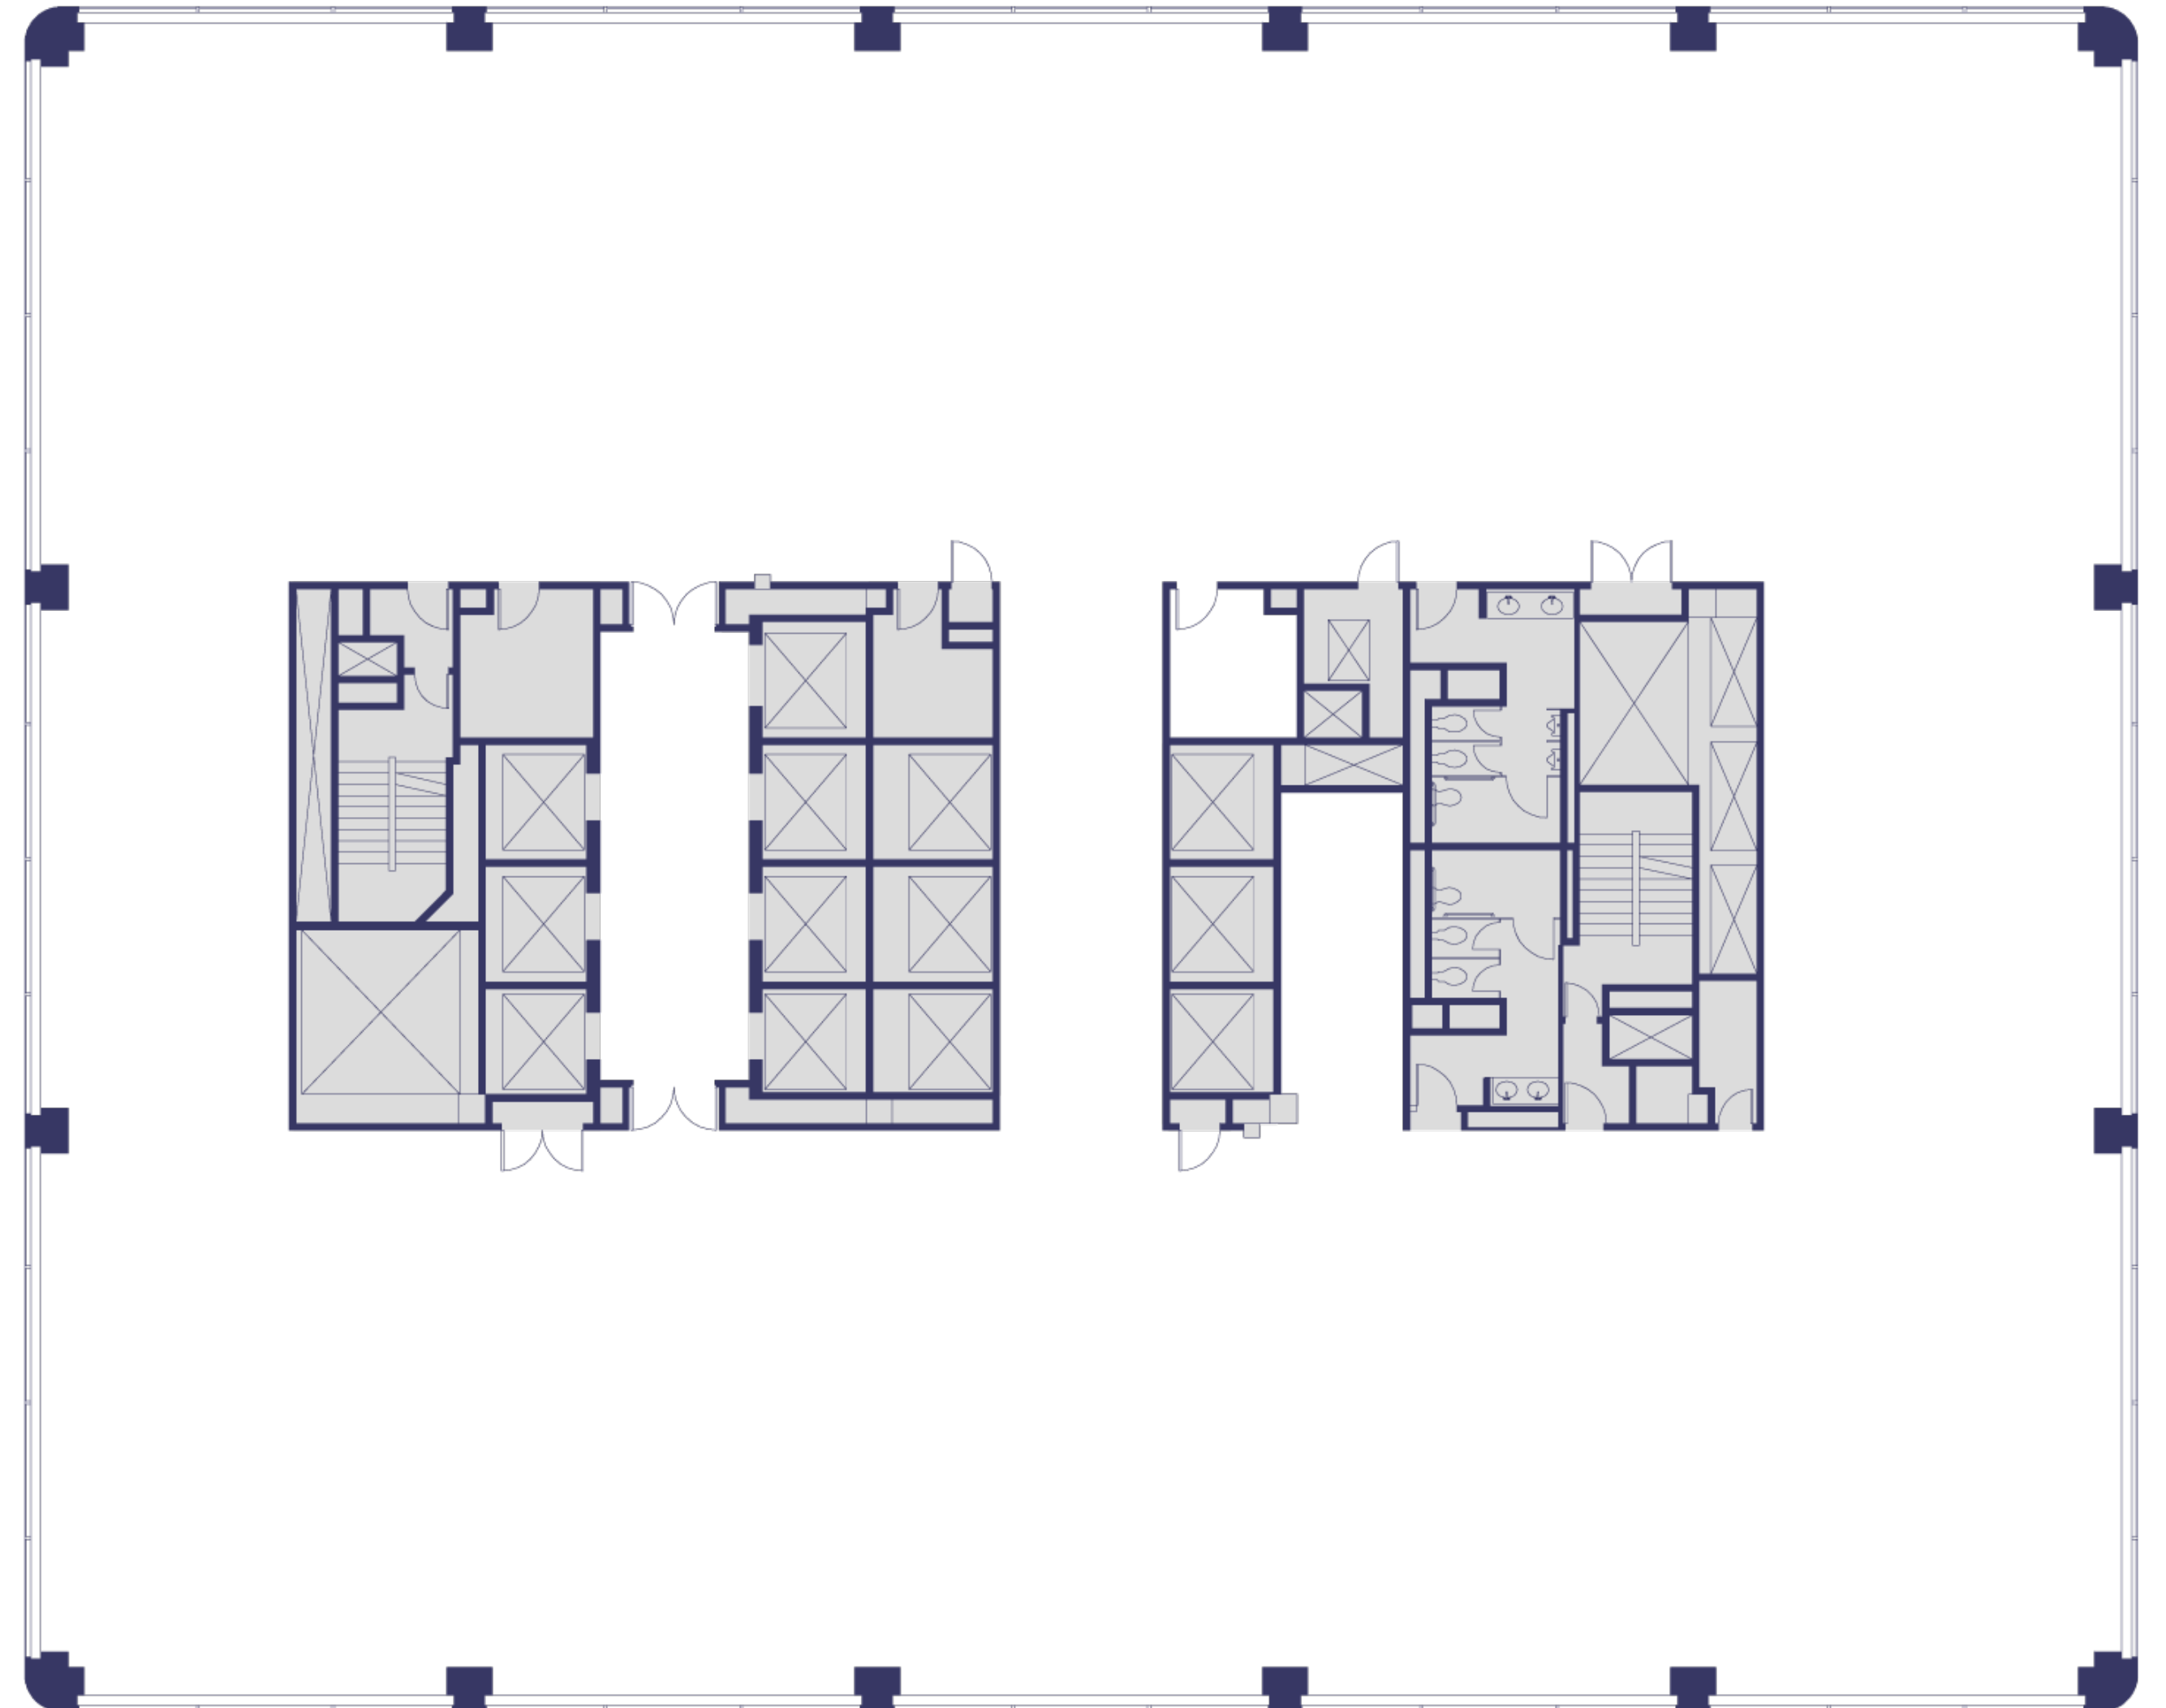

Floor 18

Suite 1800

~19,284 SQFT

Mid-Rise | Base Plan

Tom McDonnell

tmcdonnell@shorenstein.com

(415) 772-7086

Lic. #01011145

Jim Collins

jcollins@shorenstein.com

(415) 352-7239

Lic. #00860991

45 Fremont St. San Francisco, CA 94105