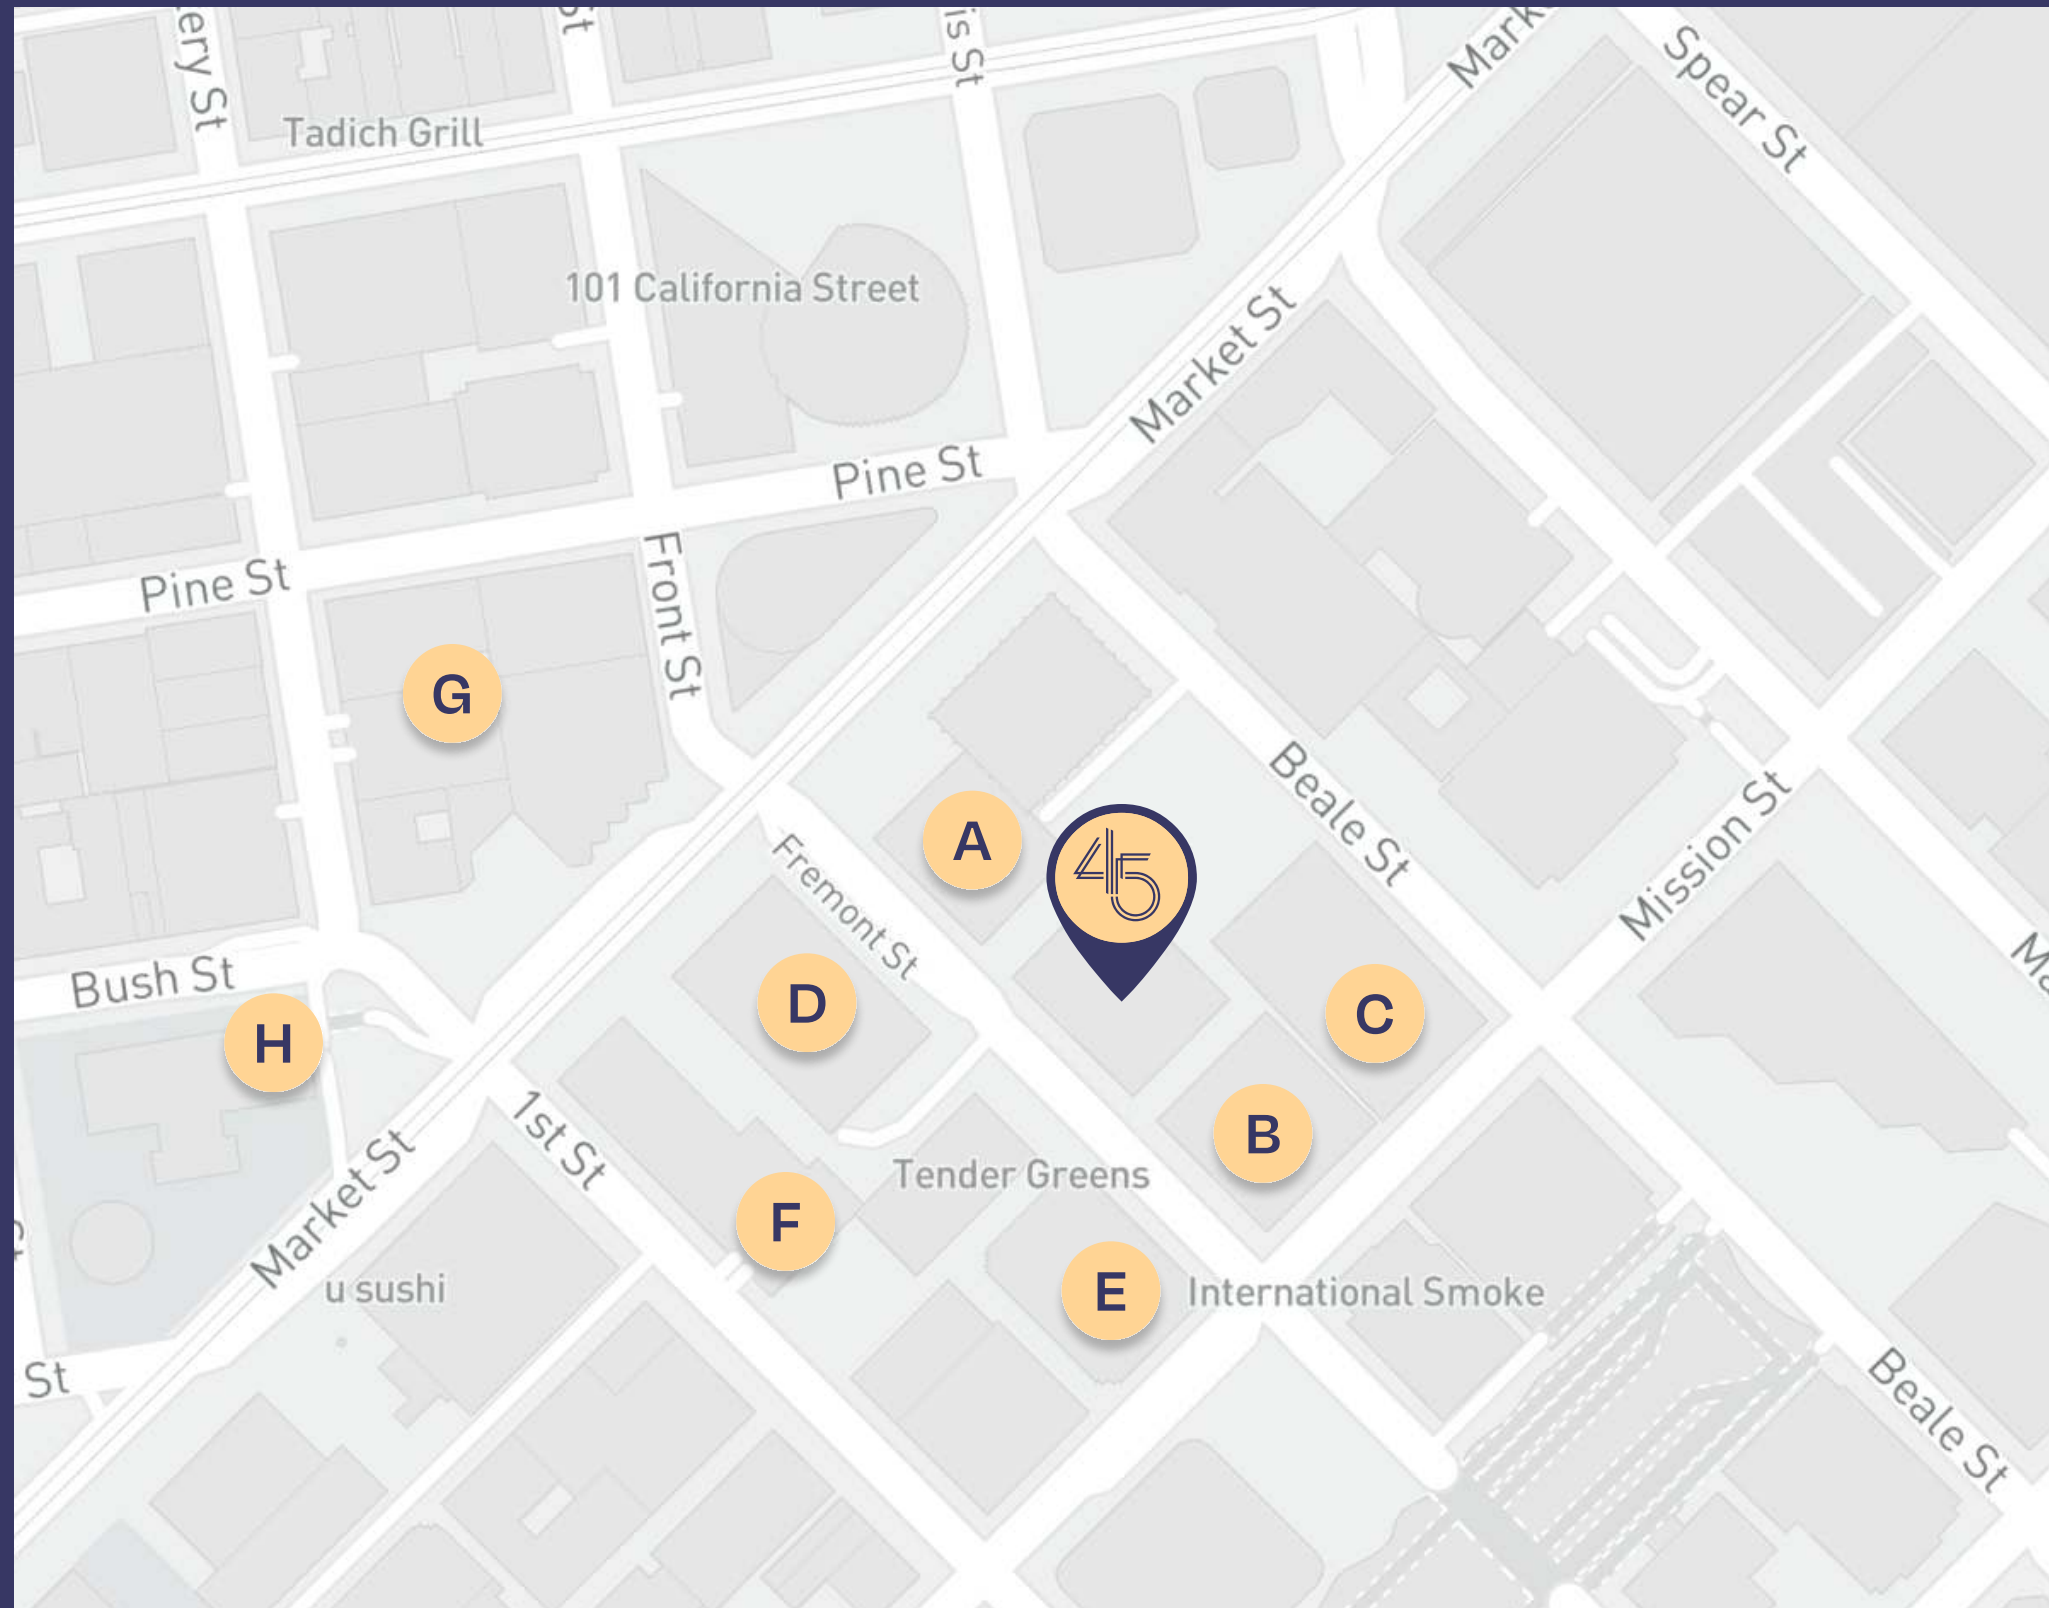

Parking Locations

- A** *Ace* - 333 Market St.
 333 Market St.
 Mon-Fri: 6am-7pm, Sat-Sun: All day
 (855) 223-7175
 Indoor Garage - Valet only
 Rules & Rates for Particular Vehicles:
 Electric vehicle charging available
 No vehicles over 6'8"
Monthly 24-Hr Rate: \$425 (includes in/out 24/7)
- B** *Ace* - 350 Mission St.
 350 Mission St.
 Mon-Fri: 6am-8PM
 (415) 872-9527
 Indoor Garage
 Parking Type: Self Park & Valet
 Rules & Rates for Particular Vehicles:
 No Vehicles Over 8'2" in Height
Monthly 24-Hr Rate: \$500
- C** *AMPCO* - 50 Beale St.
 50 Beale St.
 No Daily
 (415) 442-1881
 Indoor Garage
 Parking Type: Self Park
 Rules & Rates for Particular Vehicles:
 Connects direct to 45 Fremont via basement
Monthly 24-Hr Rate: \$475
- D** *AMPCO* -
 425 Market St. Garage
 10 Fremont St.
 Mon-Fri: 6am-8pm, Sat 7am-3pm,
 Sun: CLOSED
 (415) 495-3578
 Indoor Garage
 Parking Type: Self Park
 Closed Sundays & Holidays
 Rules & Rates for Particular Vehicles:
 No Vehicles Over 6'6" in Height
Monthly 24-Hr Rate: \$495
- E** *ABM* - Fifty Fremont
 50 Fremont St.
 Mon-Fri: 6am-8pm, Sat 7am-3pm,
 Sun: CLOSED
 (415) 543-5556
 Indoor Garage - Valet Parking
 Rules & Rates for Particular Vehicles:
 Electric Vehicle Charging Available
 No Vehicles Over 12'6" in Height
Monthly 24-Hr Rate: \$445
- F** *ABM* - 455 Market
 Public Parking
 45 1st St.
 Mon-Fri 6am-8pm, Sat-Sun: CLOSED
 (415) 243-0744
 Indoor Garage
 Parking Type: Self Park & Valet
 Rules & Rates for Particular Vehicles:
 No Vehicles Over 7'8" in Height
Monthly 24-Hr Rate: \$465
- G** *City Park* -
 One Front St. Garage
 36 Battery St.
 Mon-Fri: 5am-7pm, Sat-Sun: CLOSED
 (415) 989-6350
 Indoor Garage - Valet Parking
 Rules & Rates for Particular Vehicles:
 No Vehicles Over 12'0" in Height
 No Vans, SUV's, or Oversized Vehicles
Monthly 24-Hr Rate: \$435
- H** *Standard Parking* -
 One Bush St. Garage
 1 Bush St.
 Mon-Fri: 4AM - 8PM, Sat-Sun: CLOSED
 (415) 273-7911
 Indoor Garage - Valet Parking
 Rules & Rates for Particular Vehicles:
 No Vehicles Over 9'0" in Height
Monthly 24-Hr Rate: \$486